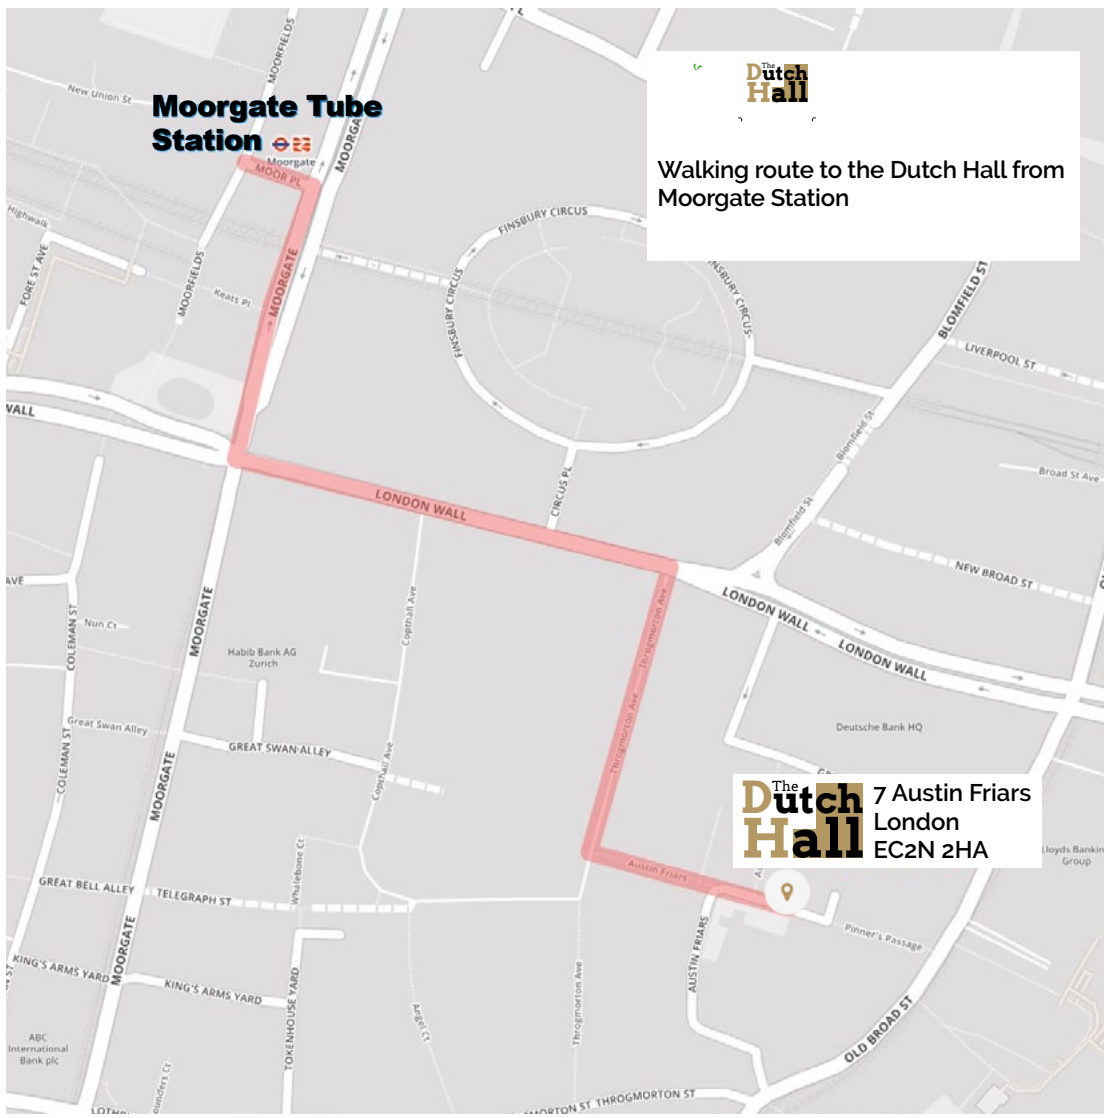

# Moorgate Tube Station

Walking route to the Dutch Hall from Moorgate Station

7 Austin Friars  
London  
EC2N 2HA

Walking route to the Dutch Hall from Bank Station

7 Austin Friars  
London  
EC2N 2HA

Walking route to the Dutch Hall from  
Liverpool Street

**Liverpool Street Station**   
Liverpool Street

**The Dutch Hall**  
7 Austin Friars  
London  
EC2N 2HA