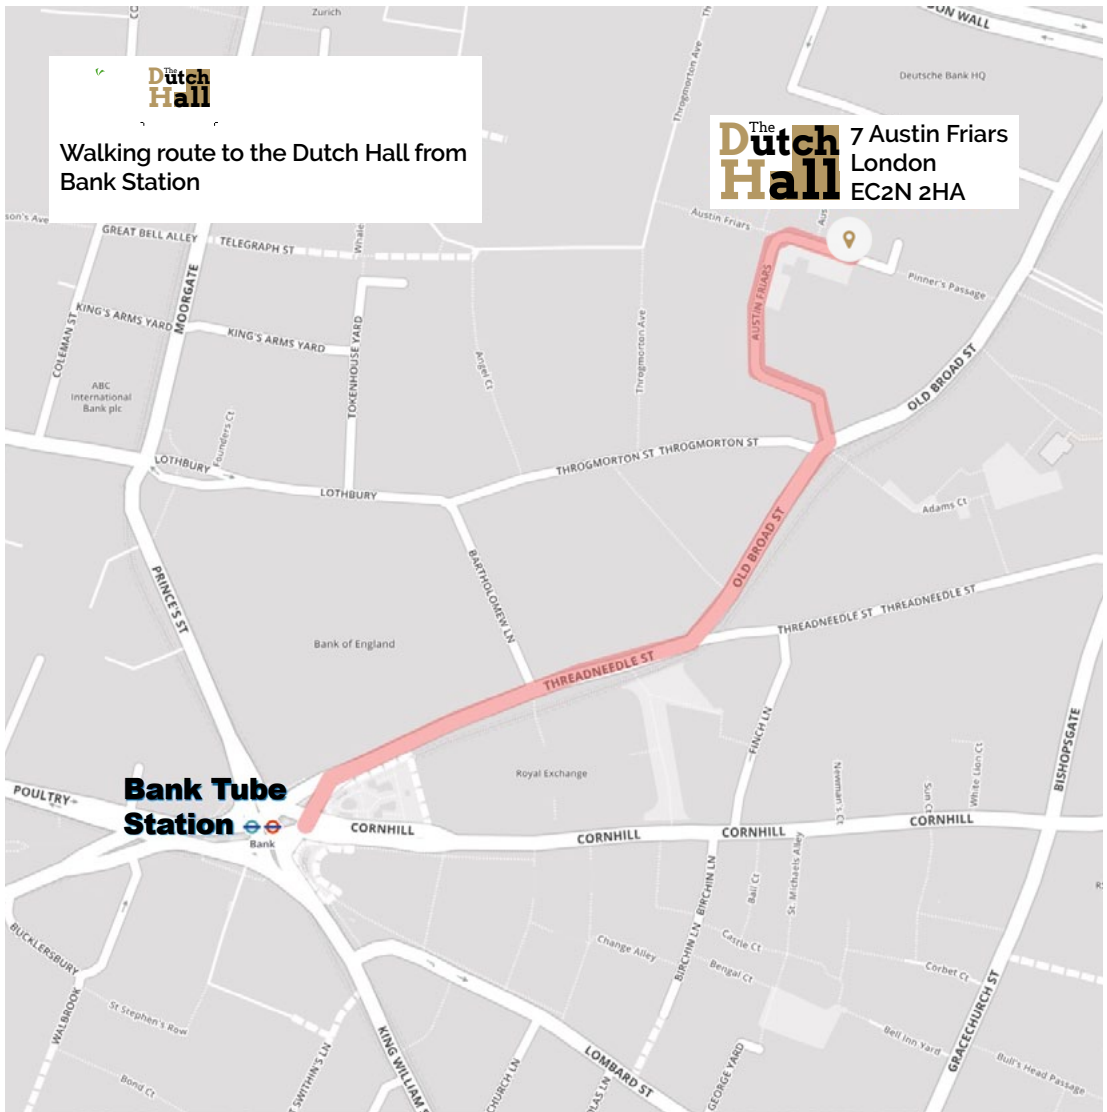

# Moorgate Tube Station

Walking route to the Dutch Hall from Moorgate Station

7 Austin Friars  
London  
EC2N 2HA

Walking route to the Dutch Hall from Bank Station

7 Austin Friars  
London  
EC2N 2HA

Walking route to the Dutch Hall from  
Liverpool Street

**Liverpool Street Station**   
Liverpool Street

**The Dutch Hall**  
7 Austin Friars  
London  
EC2N 2HA